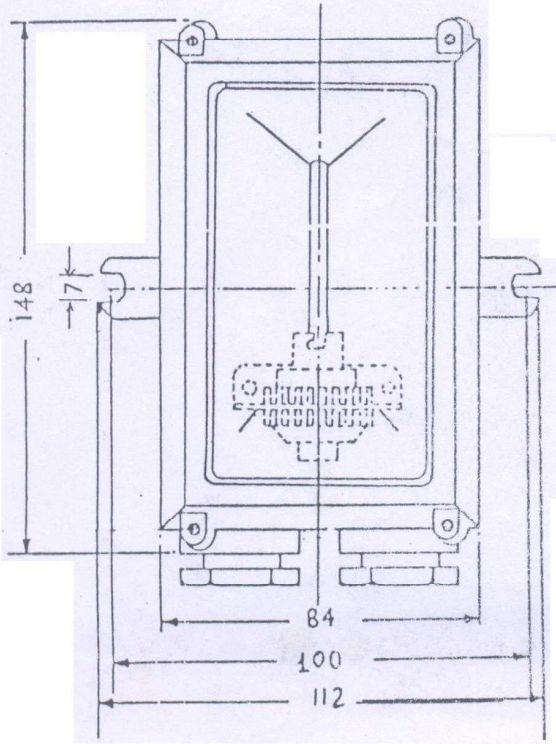

WEATHER PROOF EMERGENCY LIGHT FITTING 24 VOLTS, 25 WATTS

NOT TO SCALE

ALL DIMENSIONS IN MM