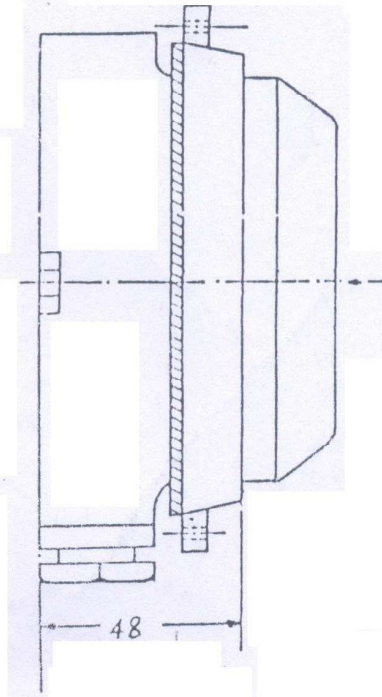

WEATHER PROOF EMERGENCY LIGHT FITTING 24 VOLTS, 25 WATTS

NOT TO SCALE

ALL DIMENSIONS IN MM